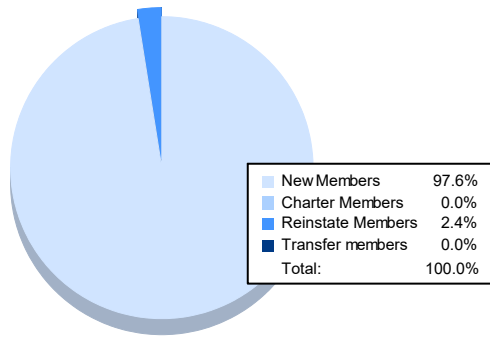

Year	New Clubs	Dropped Clubs	Gain/ Loss Clubs	New Members	Charter Members	Reinstate Members	Transfer Members	Total Member Added	Total Members Dropped	Gain/ Loss Members
2016-2017	0	3	-3	143	0	4	22	169	259	-90
2017-2018	0	1	-1	139	0	0	1	140	211	-71
2018-2019	0	0	0	183	0	1	2	186	166	20
2019-2020	0	2	-2	101	1	6	8	116	205	-89
2020-2021	0	0	0	120	0	3	0	123	196	-73
<b>Average</b>	<b>0</b>	<b>1</b>	<b>-1</b>	<b>137</b>	<b>0</b>	<b>3</b>	<b>7</b>	<b>147</b>	<b>207</b>	<b>-61</b>

### Membership Composition June 2021 Cumulative